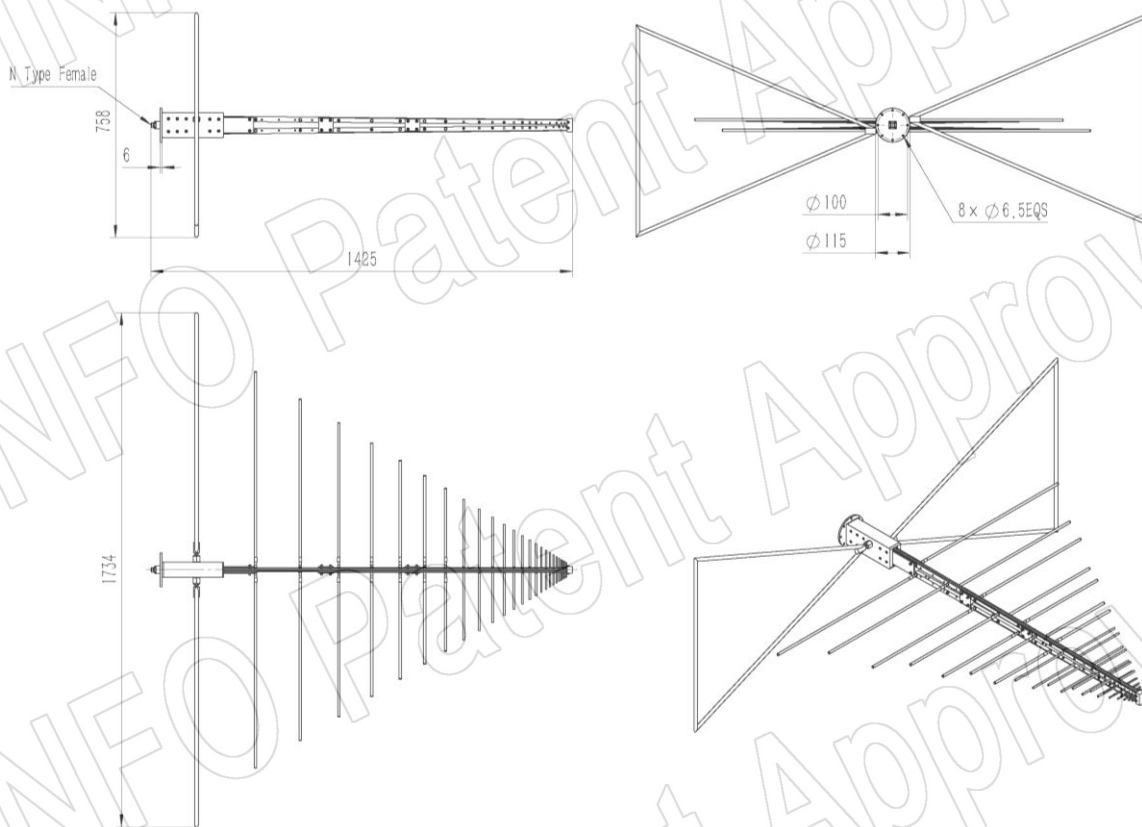

DS-3200C (P/N: DS-3200C)