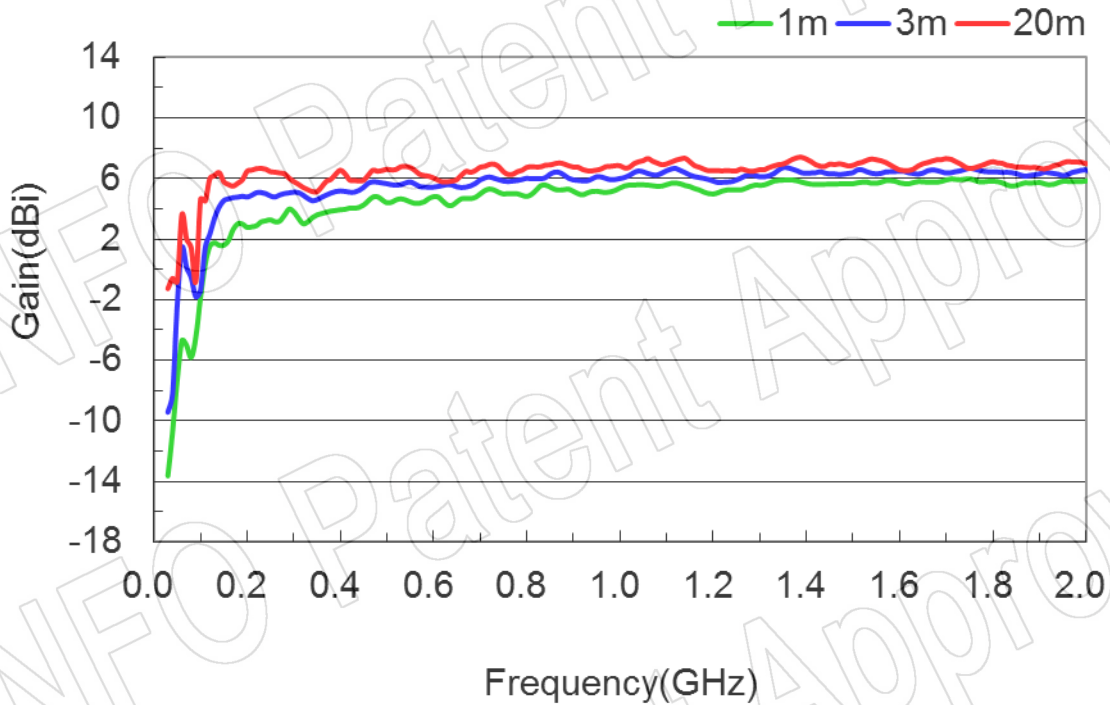

Test Results

1. Gain

2. Antenna Factor