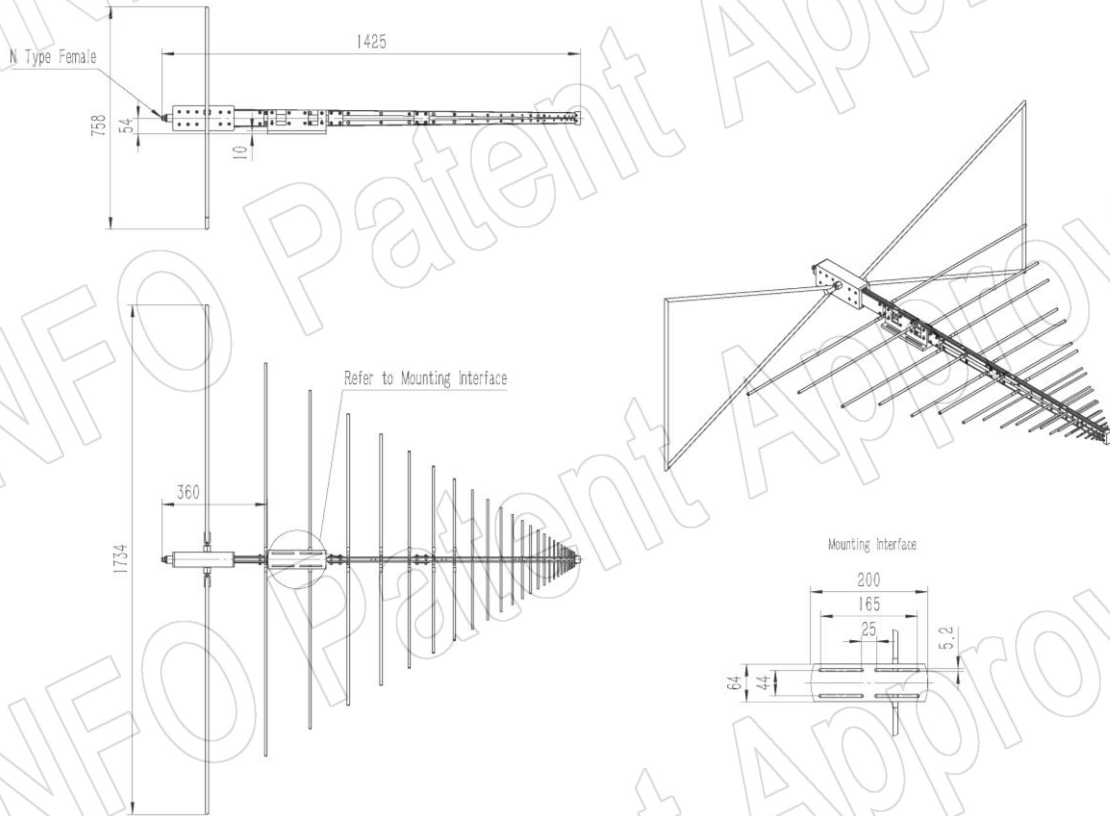

DS-3200 with Mounting Bracket (Option, P/N: DS-3200-MB)