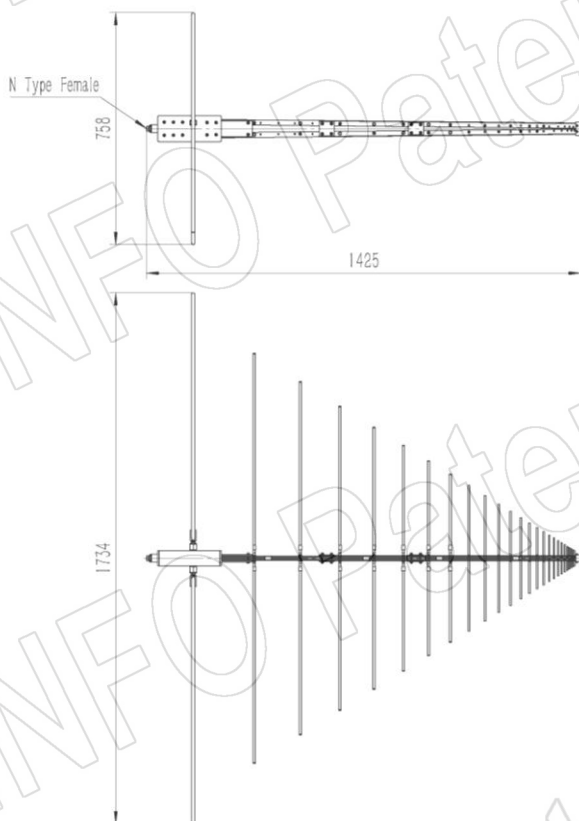

Technical Specification

P/N:DS-3200	
Frequency Range(GHz)	0.03 – 2.0
Gain(dBi)	6 Typ.
Polarization	Linear
3dB Beamwidth(deg)	E Plane: 100 - 51
	H Plane: 360 - 119
VSWR	10.0 Typ.(30-50MHz)
	2.0 Typ.(50-100MHz)
	1.5 Typ./ 2.0 Max.(100-2000MHz)
Output	N-Female
Average Power(W CW)	300 (200 @ 2.0GHz)
Peak Power(KW)	3
Material	Al
Size(mm)	1734 x 758 x 1425
Net Weight(Kg)	3.80 Around

P/N:DS-3200C	
Frequency Range(GHz)	0.03 – 2.0
Gain(dBi)	6 Typ.
Polarization	Linear
3dB Beamwidth(deg)	E Plane: 100 - 51
	H Plane: 360 - 119
VSWR	10.0 Typ.(30-50MHz)
	2.0 Typ.(50-100MHz)
	1.5 Typ./ 2.0 Max.(100-2000MHz)
Output	N-Female
Average Power(W CW)	300 (200 @ 2.0GHz)
Peak Power(KW)	3
Material	Al
Size(mm)	1734 x 758 x 1425
Net Weight(Kg)	3.90 Around

P/N:DS-3200E	
Frequency Range(GHz)	0.03 – 2.0
Gain(dBi)	6 Typ.
Polarization	Linear
3dB Beamwidth(deg)	E Plane: 100 - 51
	H Plane: 360 - 119
VSWR	10.0 Typ.(30-50MHz) 2.0 Typ.(50-100MHz) 1.5 Typ./ 2.0 Max.(100-2000MHz)
Output	N-Female
Average Power(W CW)	300 (200 @ 2.0GHz)
Peak Power(KW)	3
Material	Al
Size(mm)	1734 x 758 x 1601
Net Weight(Kg)	4.30 Around

PATENT ID (China)

ZL201630454596.2

Outline Drawing (Size: mm)

DS-3200 (P/N: DS-3200)

AINFO Inc.

Page 2 of 7

China(Beijing):
China(Chengdu):
USA :

Tel: (+86) 10-6266-7326,
Tel: (+86) 28-8519-2786,
Tel: (+1) 949-639-9688,