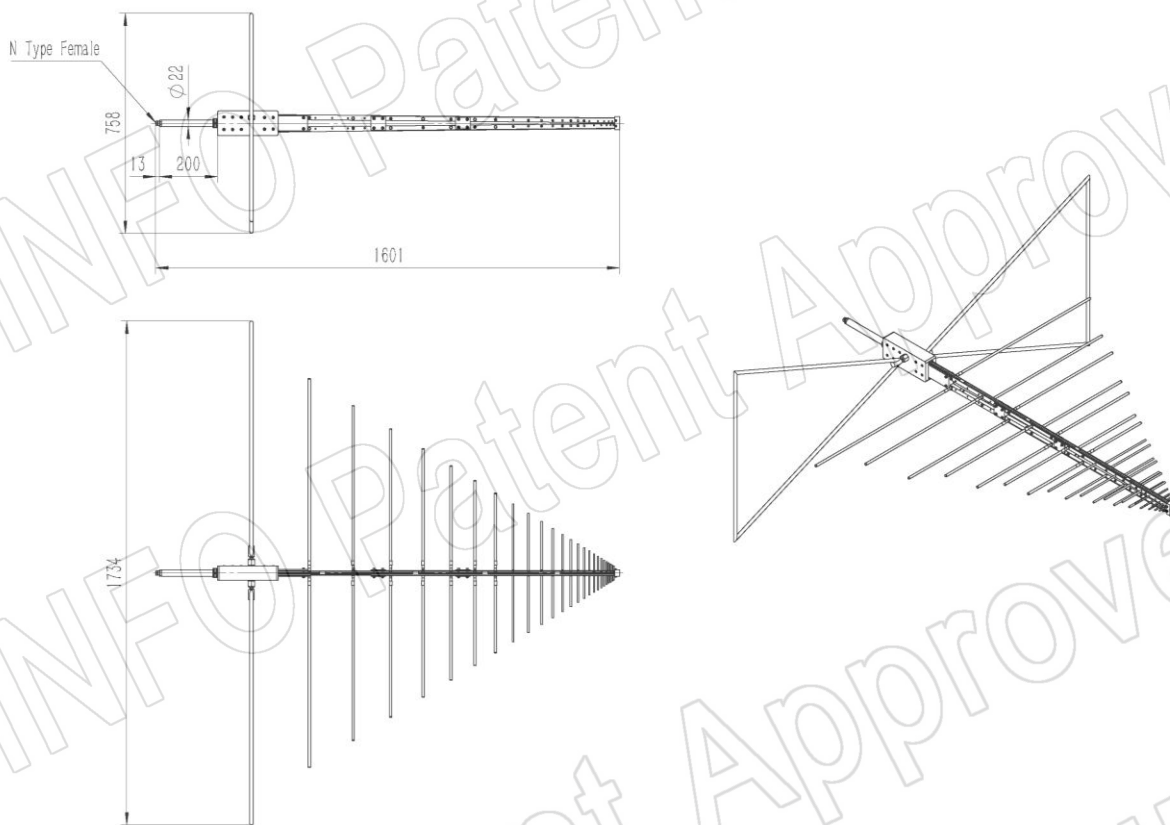

DS-3200E (P/N: DS-3200E)

AINFO Inc.

Page 4 of 7

China(Beijing):
China(Chengdu):
USA :

Tel: (+86) 10-6266-7326,
Tel: (+86) 28-8519-2786,
Tel: (+1) 949-639-9688,

(+86) 10-6266-7327
(+86) 28-8519-3044
(+1) 949-639-9608

Fax: (+86) 10-6266-7379
Fax: (+86) 28-8519-3068
Fax: (+1) 949-639-9670

Website: www.ainfoinc.com
Email: sales@ainfoinc.com