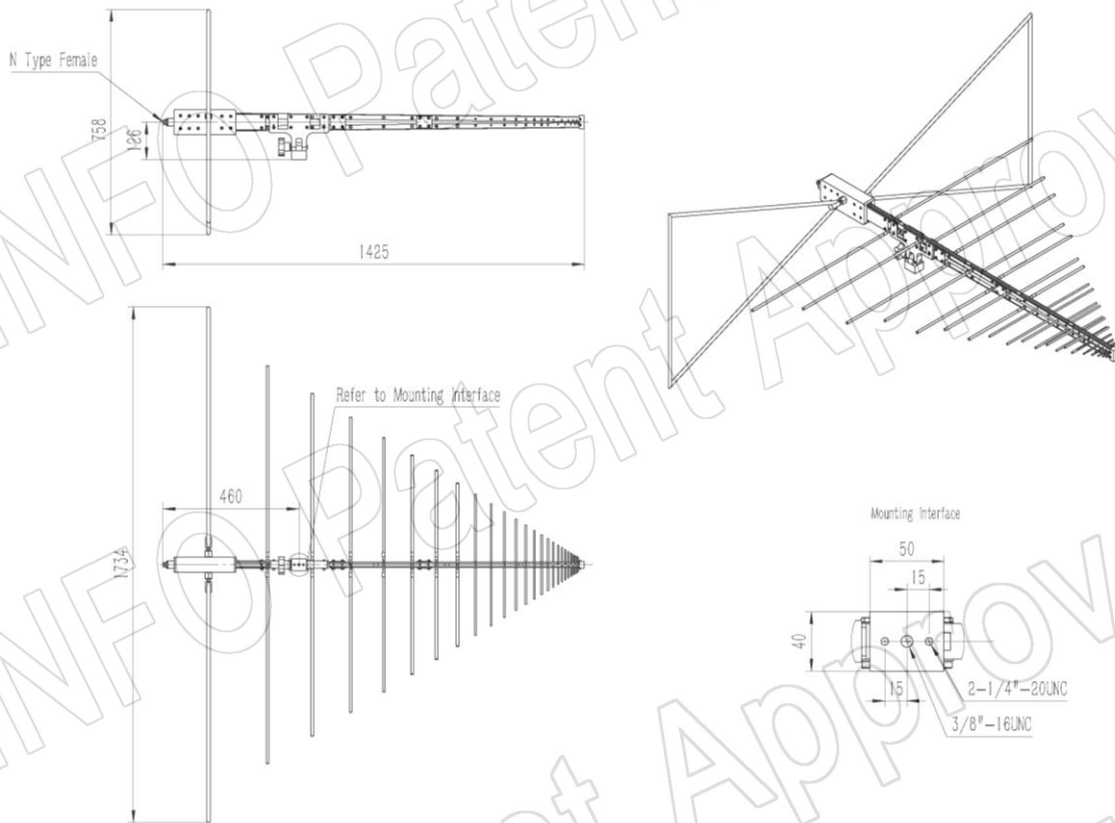

DS-3200 with Mounting Bracket for Tripod Application (Option, P/N: DS-3200-MBA)

AINFO Inc.

Page 3 of 7

China(Beijing):
China(Chengdu):
USA :

Tel: (+86) 10-6266-7326,
Tel: (+86) 28-8519-2786,
Tel: (+1) 949-639-9688,

(+86) 10-6266-7327
(+86) 28-8519-3044
(+1) 949-639-9608

Fax: (+86) 10-6266-7379
Fax: (+86) 28-8519-3068
Fax: (+1) 949-639-9670

Website: www.ainfoinc.com
Email: sales@ainfoinc.com