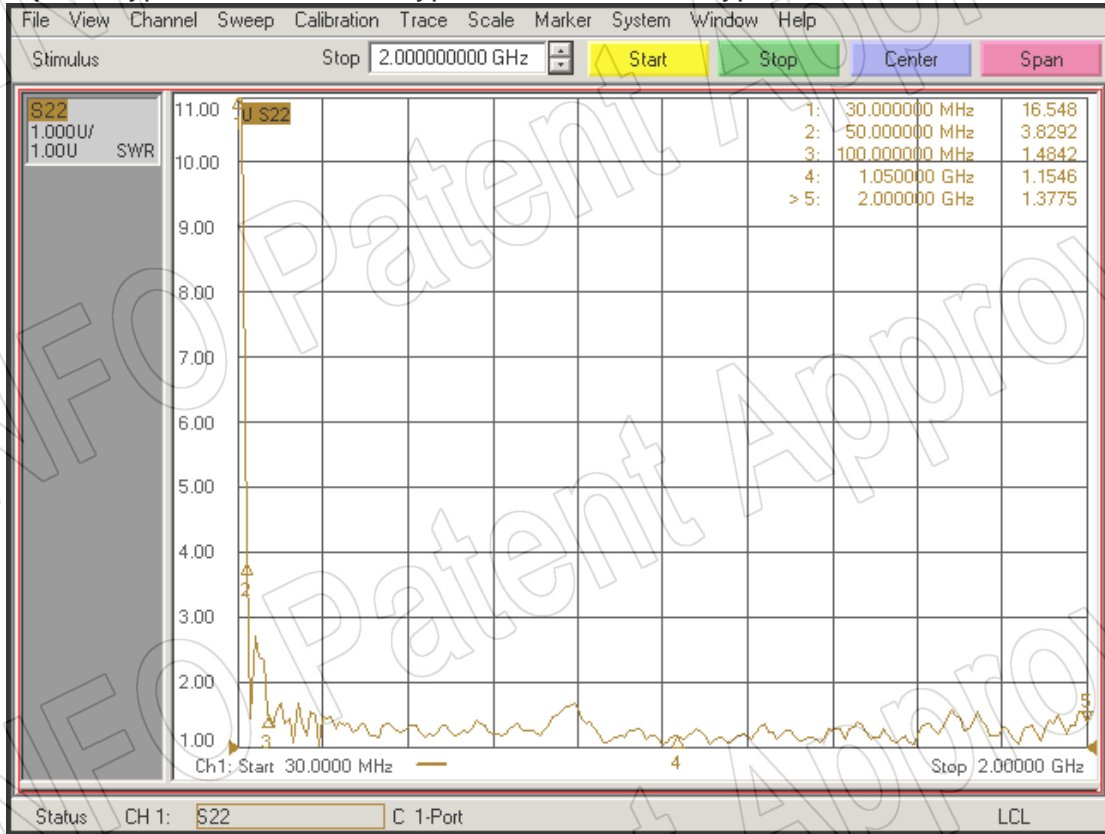

3. VSWR(10.0 Typ. 30-50MHz, 2.0 Typ. 50-100MHz, 1.5 Typ. / 2.0 Max. 100-2000MHz)