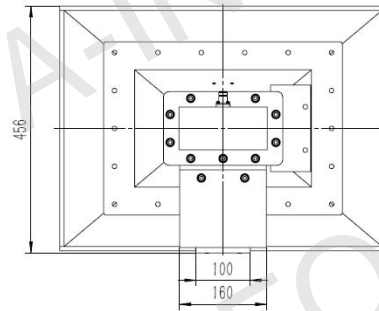

N-Female Output with L Type Mounting Bracket and Radome

For SMA-Female or 7/16-Female output outline drawing, please contact A-INFO.