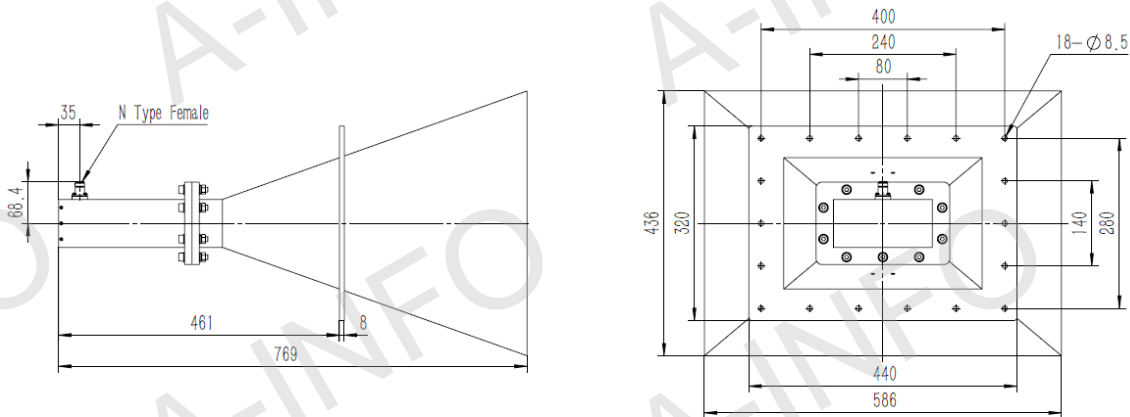

Outline Drawing (Size: mm)

N-Female Output

For SMA-Female or 7/16-Female output outline drawing, please contact A-INFO.

AINFO Inc.

Page 1 of 6

China(Beijing):
China(Chengdu):
USA :

Tel: (+86) 10-6266-7326,
Tel: (+86) 28-8519-2786,
Tel: (+1) 949-639-9688,

(+86) 10-6266-7327
(+86) 28-8519-3044
(+1) 949-639-9608

Fax: (+86) 10-6266-7379
Fax: (+86) 28-8519-3068
Fax: (+1) 949-639-9670

Website: www.ainfoinc.com
Email: sales@ainfoinc.com