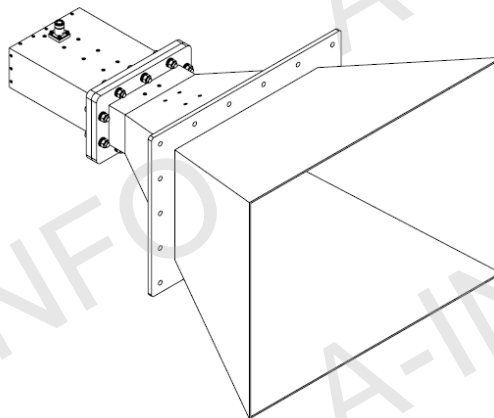

Outline Drawing (Size: mm)

N-Female Output

For SMA-Female or 7/16-Female output outline drawing, please contact A-INFO.

AINFO Inc.

Page 1 of 6

China(Beijing):
China(Chengdu):
USA :

Tel: (+86) 10-6266-7326,
Tel: (+86) 28-8519-2786,
Tel: (+1) 949-639-9688,

(+86) 10-6266-7327
(+86) 28-8519-3044
(+1) 949-639-9608

Fax: (+86) 10-6266-7379
Fax: (+86) 28-8519-3068
Fax: (+1) 949-639-9670

Website: www.ainfoinc.com
Email: sales@ainfoinc.com