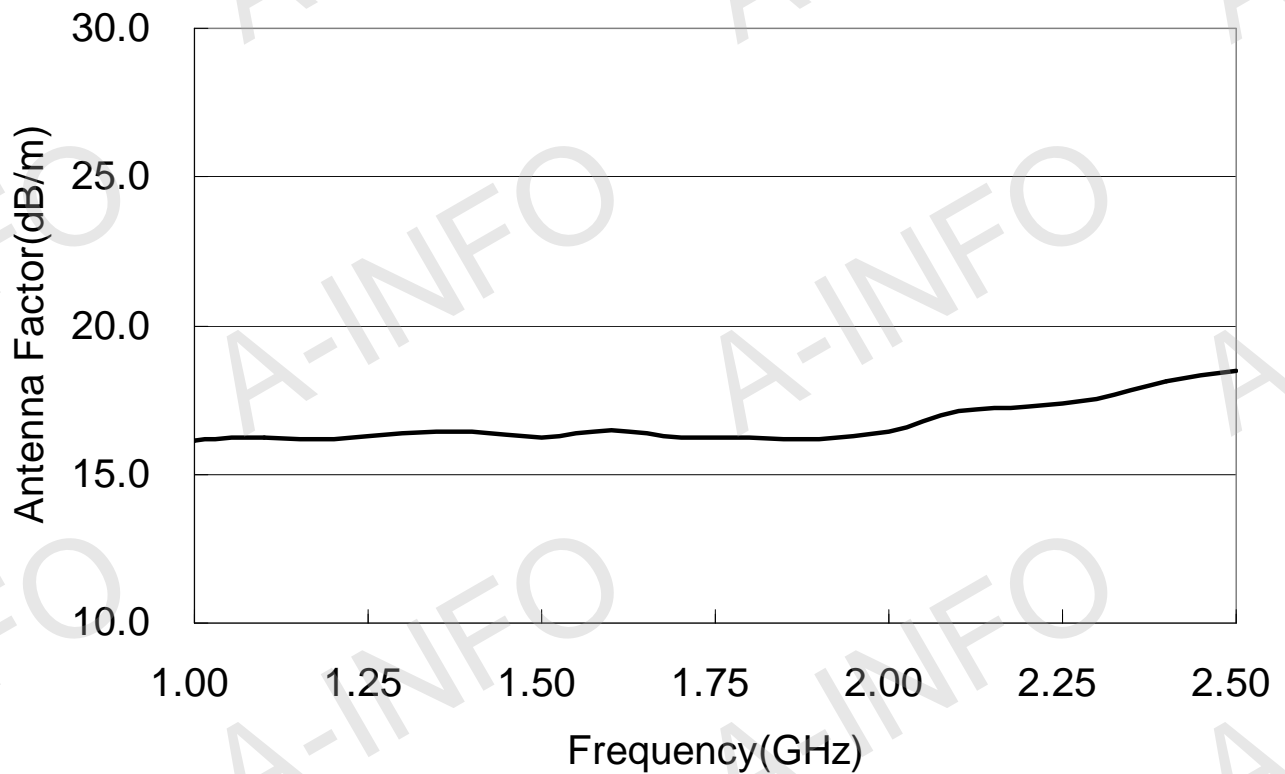

2. Antenna Factor