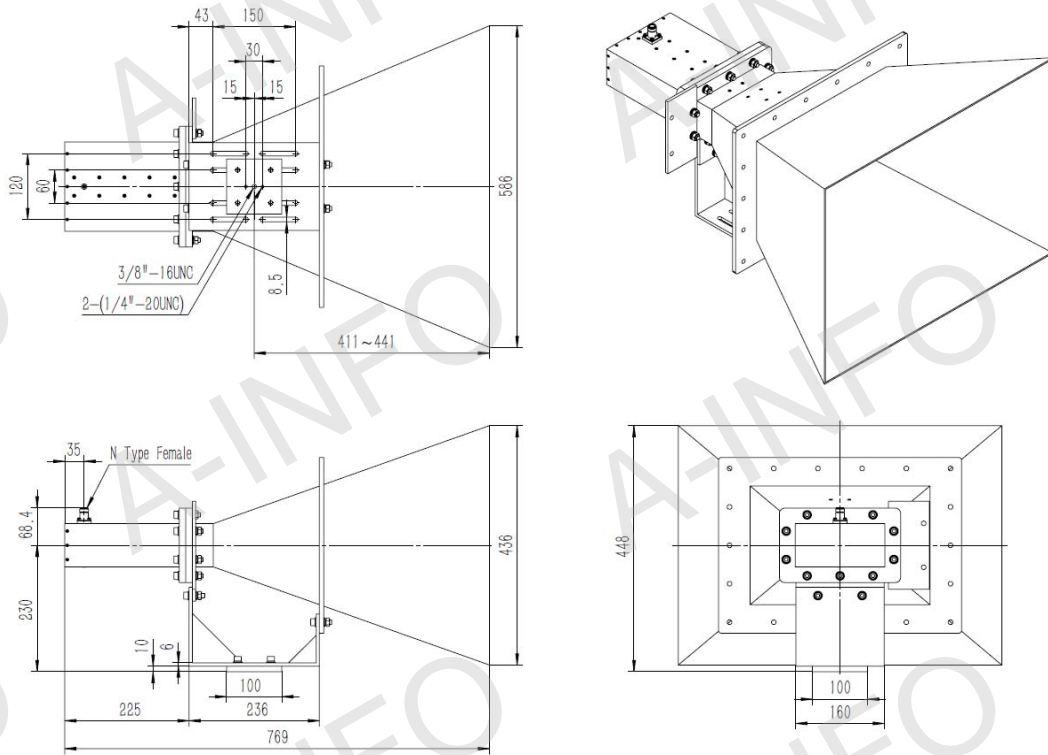

N-Female Output with L Type Mounting Bracket

For SMA-Female or 7/16-Female output outline drawing, please contact A-INFO.