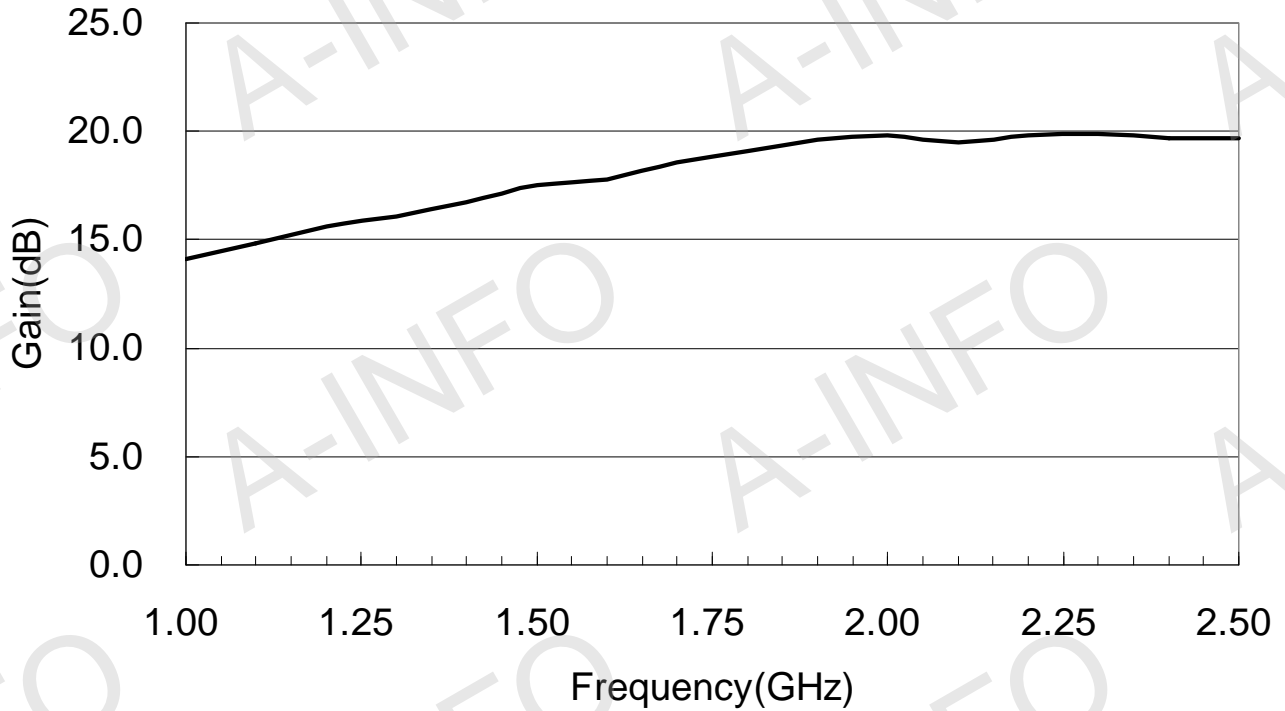

Test Results

1. Gain