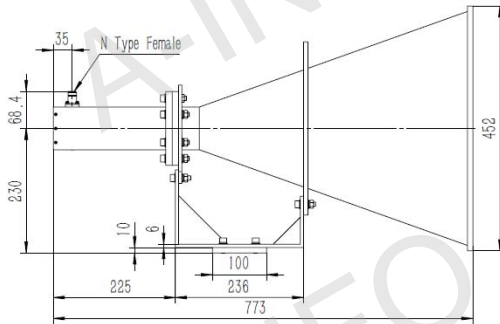

N-Female Output with L Type Mounting Bracket and Radome

For SMA-Female or 7/16-Female output outline drawing, please contact A-INFO.