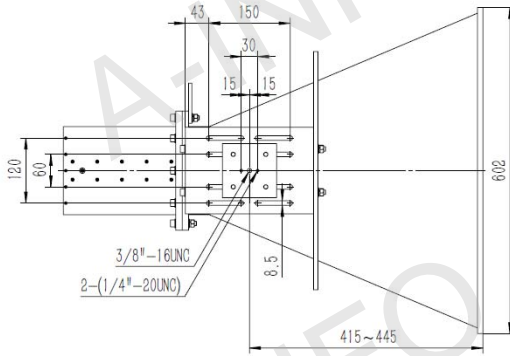

## Technical Specification

|                          |                          |
|--------------------------|--------------------------|
| Frequency Range(GHz)     | 1.0 - 2.5                |
| Gain(dBi)                | 15.0 Typ.                |
| Polarization             | Linear                   |
| 3dB Beamwidth(deg)       | E Plane: 34 - 14         |
|                          | H Plane: 35 - 16         |
| Cross Pol. Isolation(dB) | 25 Typ.                  |
| VSWR                     | 1.5:1 Typ.               |
|                          | 2.0:1 Max.               |
| Connector                | N-Female                 |
|                          | or SMA-Female            |
|                          | or 7/16-Female           |
| Power Handling(W)        | N-Female: 500 Max. CW    |
|                          | SMA-Female: 50 Max. CW   |
|                          | 7/16-Female: 500 Max. CW |
| Material                 | Al                       |
| Size(mm)                 | 586 x 436 x 769          |
| Net Weight(Kg)           | 10.5 Around              |

## Outline Drawing (Size: mm)

## N-Female Output with L Type Mounting Bracket

For SMA-Female or 7/16-Female output outline drawing, please contact A-INFO.

## N-Female Output with L Type Mounting Bracket and Radome

For SMA-Female or 7/16-Female output outline drawing, please contact A-INFO.