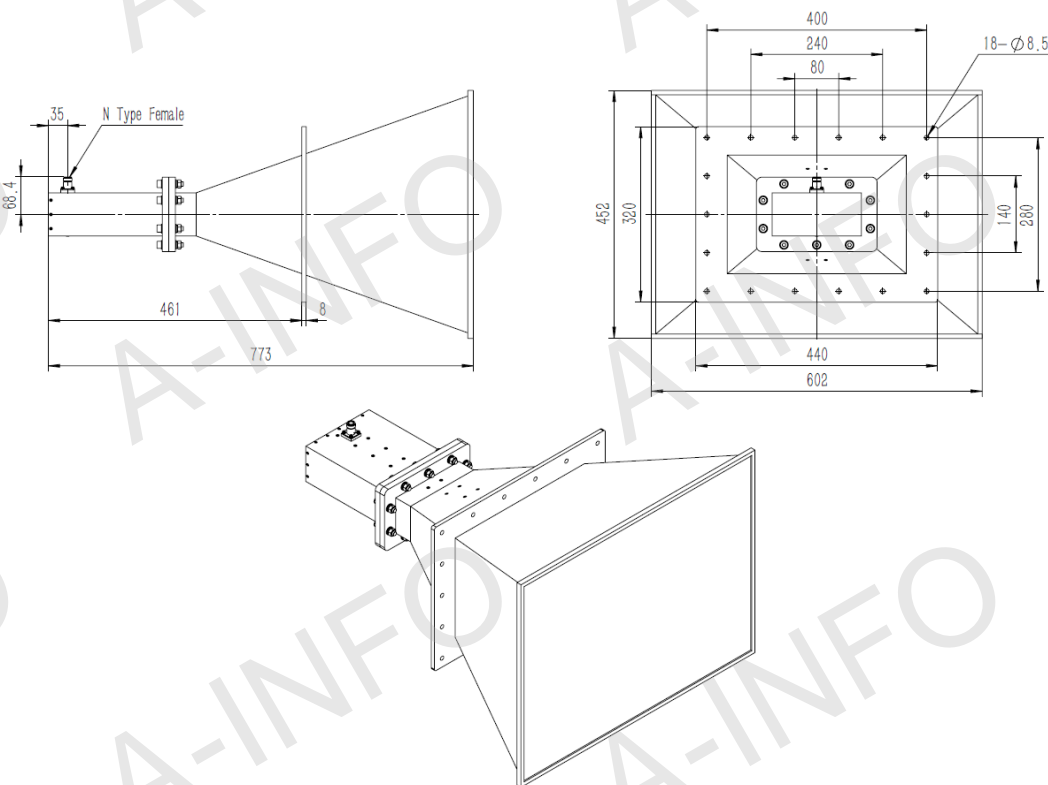

N-Female Output with Radome

For SMA-Female or 7/16-Female output outline drawing, please contact A-INFO.